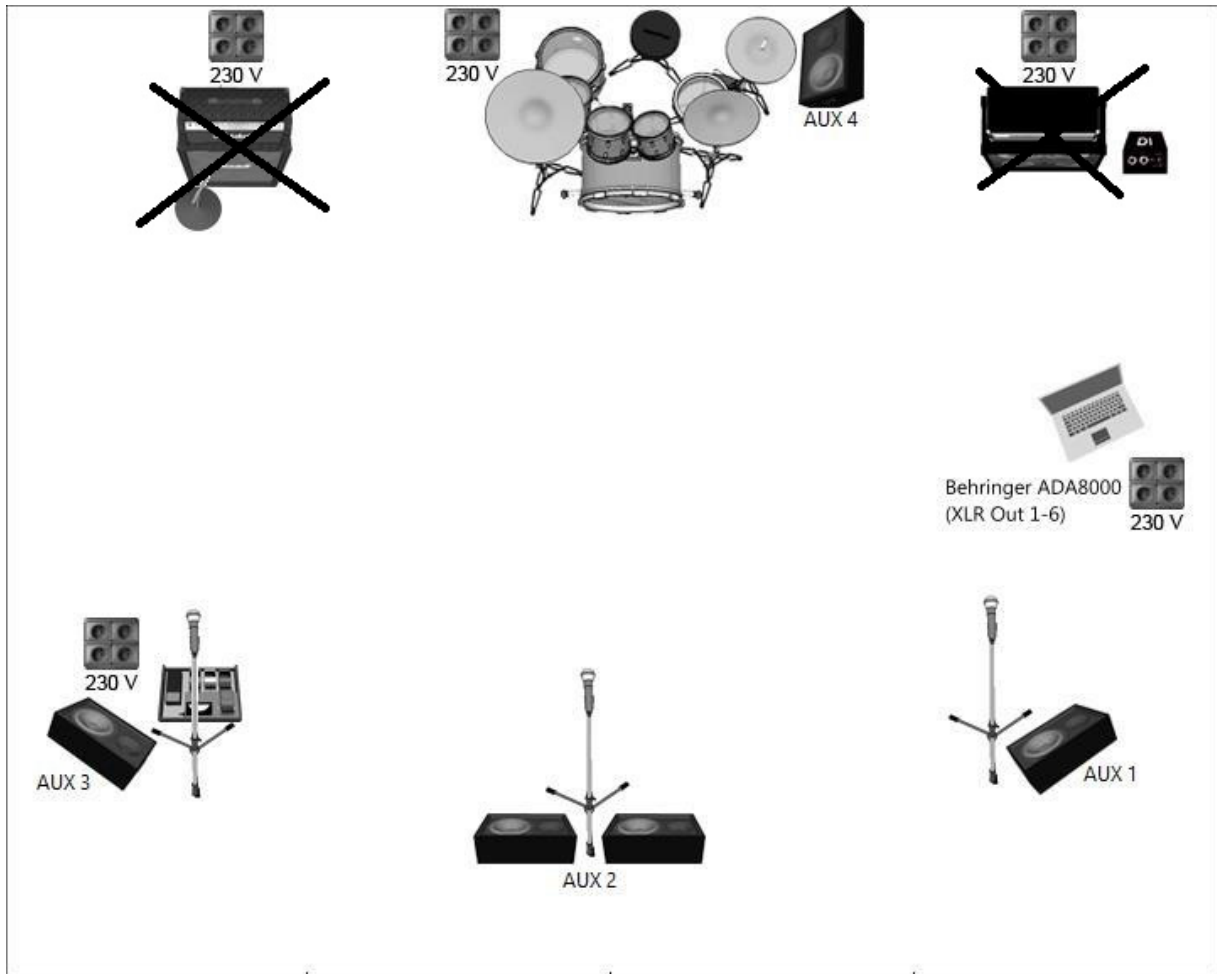

Stage graphic

Band members and contacts

Peter Schrott - Lead Vocal
Róbert Erdős – Guitar/backing vocal
Gábor Rohoska – Bass/backing vocal
Peter Svajda – Dobok

Band contact: Peter Schrott- +36703185742 - continoommusic@gmail.com
Technical contact: Mate Gocze - +36305532163 - mate.gocze@gmail.com

<https://www.facebook.com/continoom>

continoommusic@gmail.com